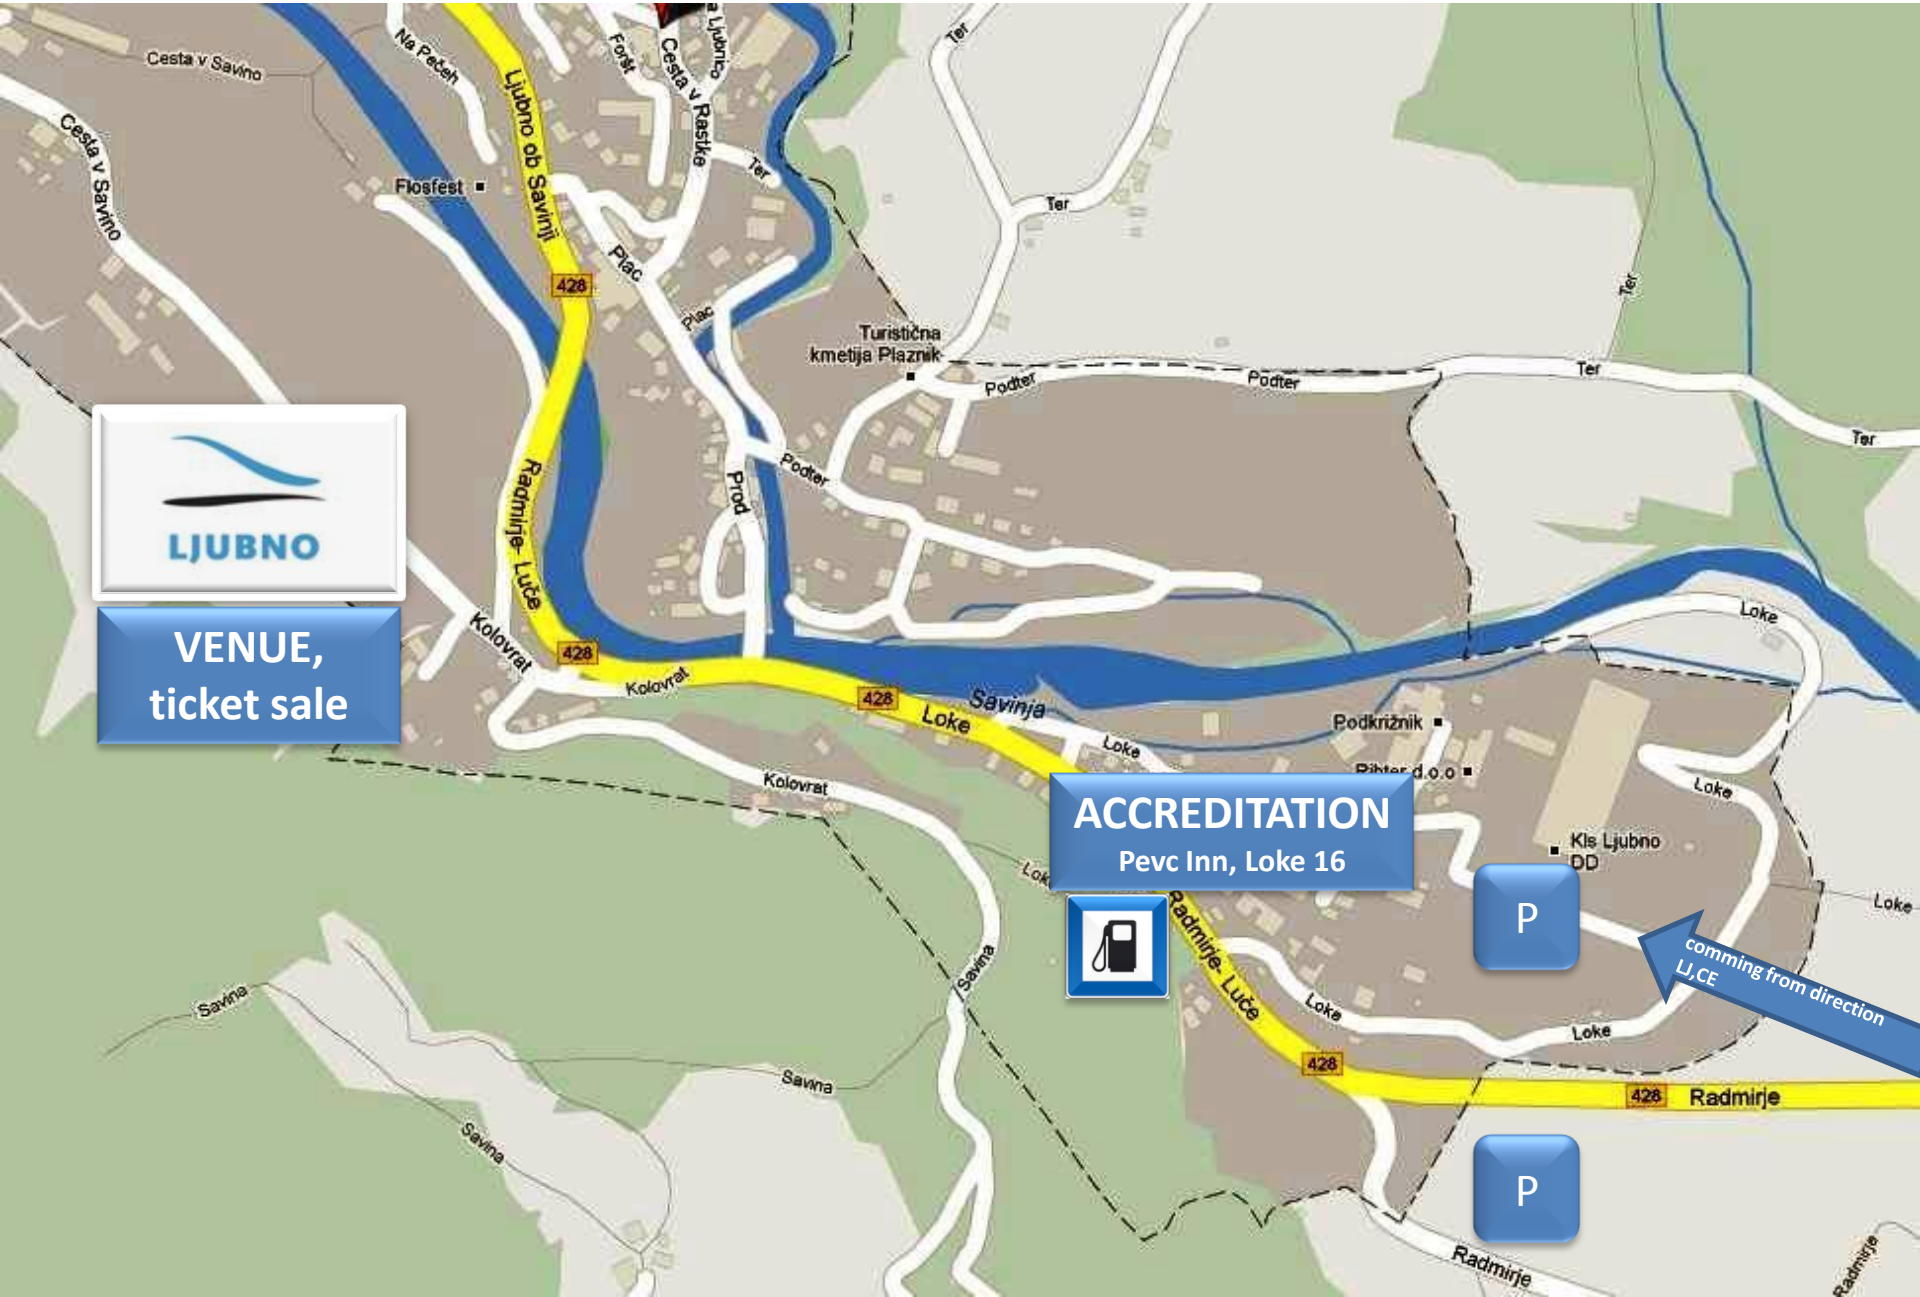

FIS SKI JUMPING WORLD CUP LADIES, LJUBNO 2014

**VENUE,
ticket sale**

ACCREDITATION
Pevc Inn, Loke 16

coming from direction
LJ, CE